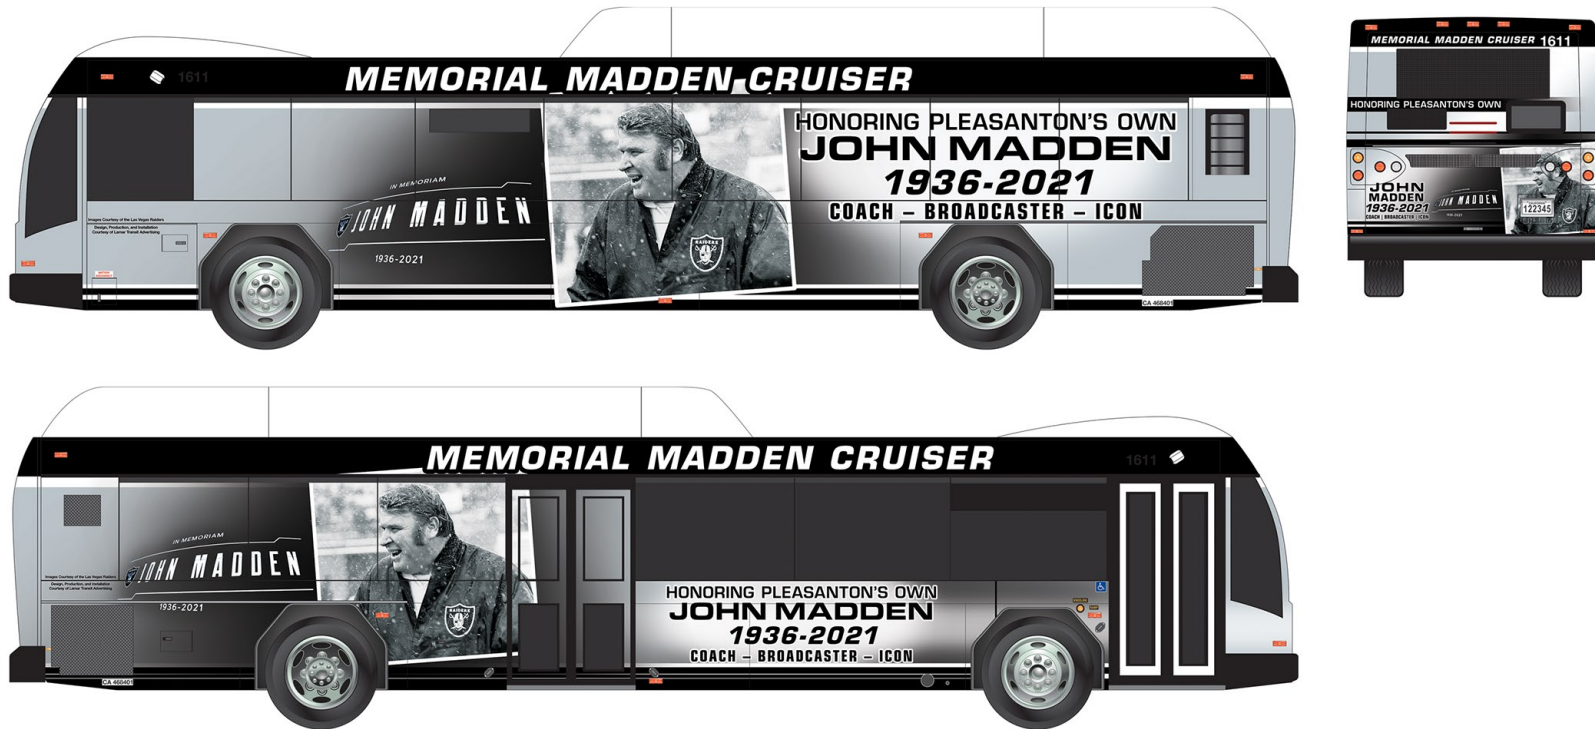

ID# 139216001d

Product: 40' LF Gillig '16

Plant: Tri Valley, CA

Date: Thursday, February 03 2022

Artist: Marques Butler

SS: John Madden and memoriam images were provided.

CS: none

BK: none

TRANSIT ADVERTISING

© THIS DESIGN WAS CREATED BY LAMAR ADVERTISING OR PROVIDED ON BEHALF OF THE CLIENT. IT CANNOT BE USED FOR ANY OTHER ADVERTISING WITHOUT PRIOR WRITTEN CONSENT FROM THE ORIGINAL AUTHOR OF THE CONTENT.