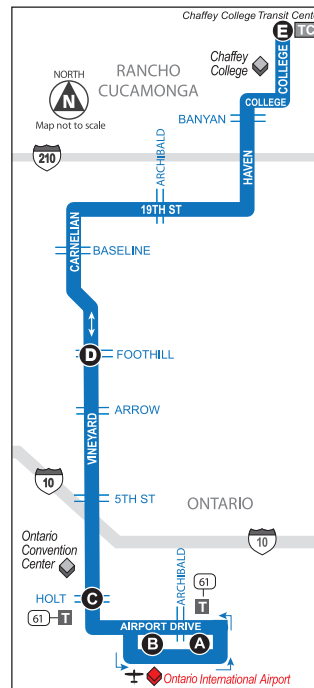

OMNI to ONT. Every 15 minutes.

Omnitrans
Connecting Our Community.

1-800-9-OMNIBUS | OMNITRANS.ORG

Frequent service for ONT employees.

With service to Ontario International Airport every 15 minutes, 7 days a week, Omnitrans is an easy, affordable way to get to and from work. Avoid traffic and parking. Save on gas. Work or relax while you ride. For a more productive, economical, and stress-free commute, Omnitrans is the only way to fly.

- **DIRECT SERVICE:** Stops at Terminals 2 and 4, east of baggage claim areas.
- **ECONOMICAL:** Just \$1.75 for a single ride. Save with 1, 7 and 31-day passes.
- **PAY BY PHONE:** Text "TOKEN" to 41411 to download our mobile fare app.
- **REAL-TIME INFO:** Get up-to-the-minute bus arrival times with our NexTrip system.
- **BRING YOUR BIKE:** Bike racks are available on all buses.
- **MORE CONNECTIONS:** Transfer to Metrolink, other Omnitrans routes and regional bus lines.

▶ **ROUTE 80:** Serves ONT hourly, 7 days a week. Runs from the Chaffey College Transit Center in Rancho Cucamonga through Ontario to ONT. Weekdays: 5:41 am to 8:39 pm., Saturdays and Sundays: 6:26 am to 7:30 pm.

▶ **ROUTE 61:** Serves ONT every 15 minutes, 7 days a week. Runs from the Pomona Metrolink station through Pomona, Montclair, and Ontario, to the Fontana Metrolink station. Weekdays: 4:45 am to 10:47 p.m., Saturdays: 5:58 a.m. to 9:59 pm., Sundays: 6:12 am to 7:05 pm.