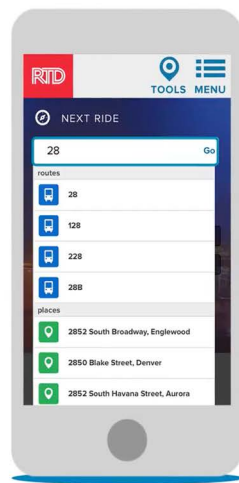

Introducing Next Ride – Real Time

Best Marketing and Communications Educational Effort
Electronic Media

know where your bus or light rail is...

0:14 / 1:34

real time.
real knowledge.

Search by stop, station, route,
vehicle, or physical location

0:35 / 1:34

Next Ride, our real-time tracking application that utilizes data to make accurate and timely predictions for arrival times and vehicle location tracking was introduced to the public last December. Real time is important to our customers as it has been shown to improve customer satisfaction and provide benefits by reducing perceived and actual wait times, uncertainty about riding, and concerns about missing an early bus.

Our Next Ride app now features real-time vehicle location information and arrival prediction times for light rail! Check it out at <https://www.rtd-denver.com/app/nextride>

* real time info is not available for University of Colorado A Line or B Line

real time. your time.

Know where your bus or light rail is on its route

View and track the vehicles on the real time map

Next Ride now features real-time info on light rail

01:36

🍀 **Get More Likes, Comments and Shares**
Boost this post for \$210 to reach up to 34,000 people.