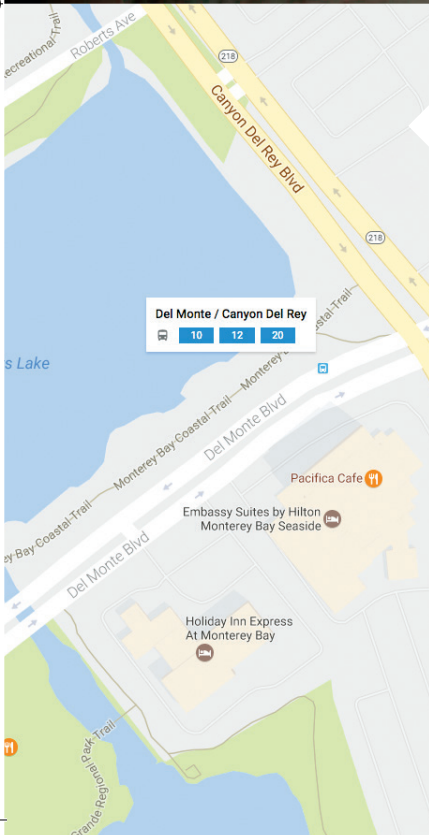

MST RealTime

Text **Next 9103**
to 25370

Call 1-888-MST-BUS1
and enter **9103**

MST
RealTime
Bus Stop Sign

Text

Simply locate the unique four-digit MST bus stop number on the MST RealTime sign at your stop, and text "Next" plus the stop number (example "Next 9103") to **25370**. You will instantly receive up-to-the-minute arrival times for your next bus.

Phone

Your next bus is only a phone call away. Call us at **1-888-MST-BUS1**, select RealTime, and you will be prompted to provide a unique 4-digit bus stop number (found on the MST RealTime sign at your stop). Current information on bus arrivals for your stop will be provided.

App

Download and install **Transit App** for *free*. Available for both iPhone and Android users. The app will locate your nearest stop and provide real-time information for the bus lines that serve that stop.

Maps

Use **Google Maps** (maps.google.com) on your desktop or download and install the map app (available in various app stores) onto your smart phone to view up-to-date arrival information, route directions, and upcoming stops.