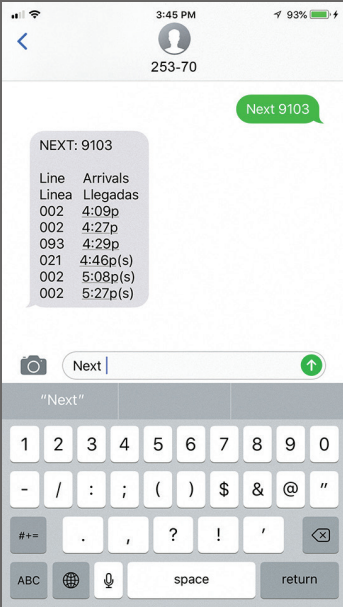

Real Easy!

Bus arrival
information
at your
fingertips.

¡Muy fácil!

La información de llegada de
los autobuses ya está a su alcance.

May 2018
Español al interior

Gone are the days of wondering and worrying when your next bus arrives. Now you have **MST RealTime** – a set of tools (text, phone, app & maps) that help you get real-time information about your next bus. MST RealTime is real easy.

MST RealTime

Text **Next 9103**
to 25370

Call 1-888-MST-BUS1
and enter **9103**

MST
RealTime
Bus Stop Sign

Text

Simply locate the unique four-digit MST bus stop number on the MST RealTime sign at your stop, and text "Next" plus the stop number (example "Next 9103") to **25370**. You will instantly receive up-to-the-minute arrival times for your next bus.

Phone

Your next bus is only a phone call away. Call us at **1-888-MST-BUS1**, select RealTime, and you will be prompted to provide a unique 4-digit bus stop number (found on the MST RealTime sign at your stop). Current information on bus arrivals for your stop will be provided.

App

Download and install **Transit App** for *free*. Available for both iPhone and Android users. The app will locate your nearest stop and provide real-time information for the bus lines that serve that stop.