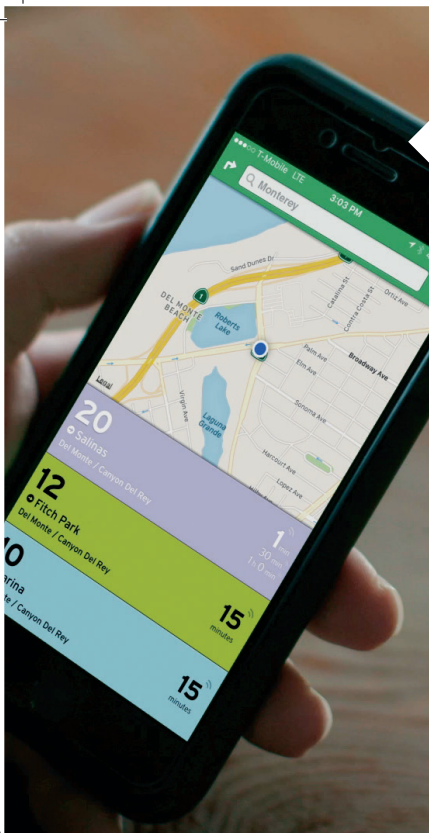

Real Easy!

Bus arrival
information
at your
fingertips.

¡Muy fácil!

La información de llegada de
los autobuses ya está a su alcance.

May 2018
Español al interior

Gone are the days of wondering and worrying when your next bus arrives. Now you have **MST RealTime** – a set of tools (text, phone, app & maps) that help you get real-time information about your next bus. MST RealTime is real easy.

MST RealTime

Text **Next 9103**
to 25370

Call 1-888-MST-BUS1
and enter **9103**

MST
RealTime
Bus Stop Sign

Text

Simply locate the unique four-digit MST bus stop number on the MST RealTime sign at your stop, and text "Next" plus the stop number (example "Next 9103") to **25370**. You will instantly receive up-to-the-minute arrival times for your next bus.

Phone

Your next bus is only a phone call away. Call us at **1-888-MST-BUS1**, select RealTime, and you will be prompted to provide a unique 4-digit bus stop number (found on the MST RealTime sign at your stop). Current information on bus arrivals for your stop will be provided.

App

Download and install **Transit App** for *free*. Available for both iPhone and Android users. The app will locate your nearest stop and provide real-time information for the bus lines that serve that stop.