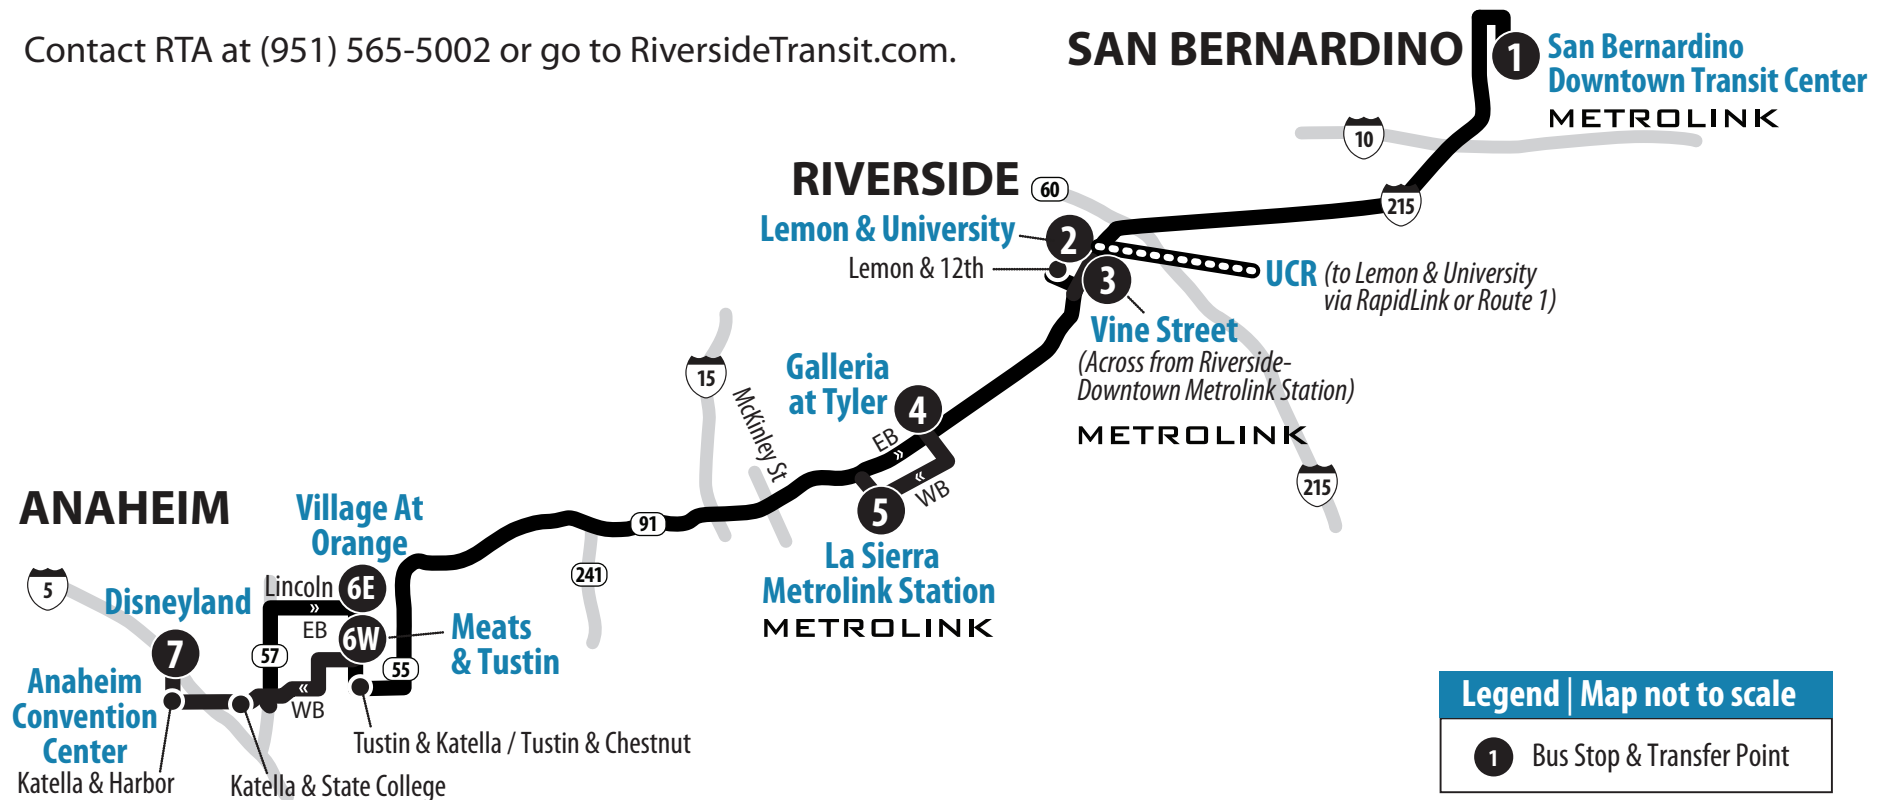

WITH U-PASS

WE'RE RIDING TO DISNEYLAND FOR FREE

CommuterLink Express Route 200

Say hello to CommuterLink Express Route 200, RTA's newest route with express service to the happiest place on Earth.

UCR students, staff and faculty get free rides on all RTA buses. Whether it's a lift to class, work, the movies, or an express bus to Disneyland, just swipe your student ID for endless rides anytime we operate, anywhere we go.

Contact RTA at (951) 565-5002 or go to RiversideTransit.com.

SAN BERNARDINO / RIVERSIDE / ORANGE / ANAHEIM / DISNEYLAND

SAN BERNARDINO TO ANAHEIM

\$0
FREE RIDES

COMMUTERLINK EXPRESS 200

FAST TRACK
YOUR COMMUTE