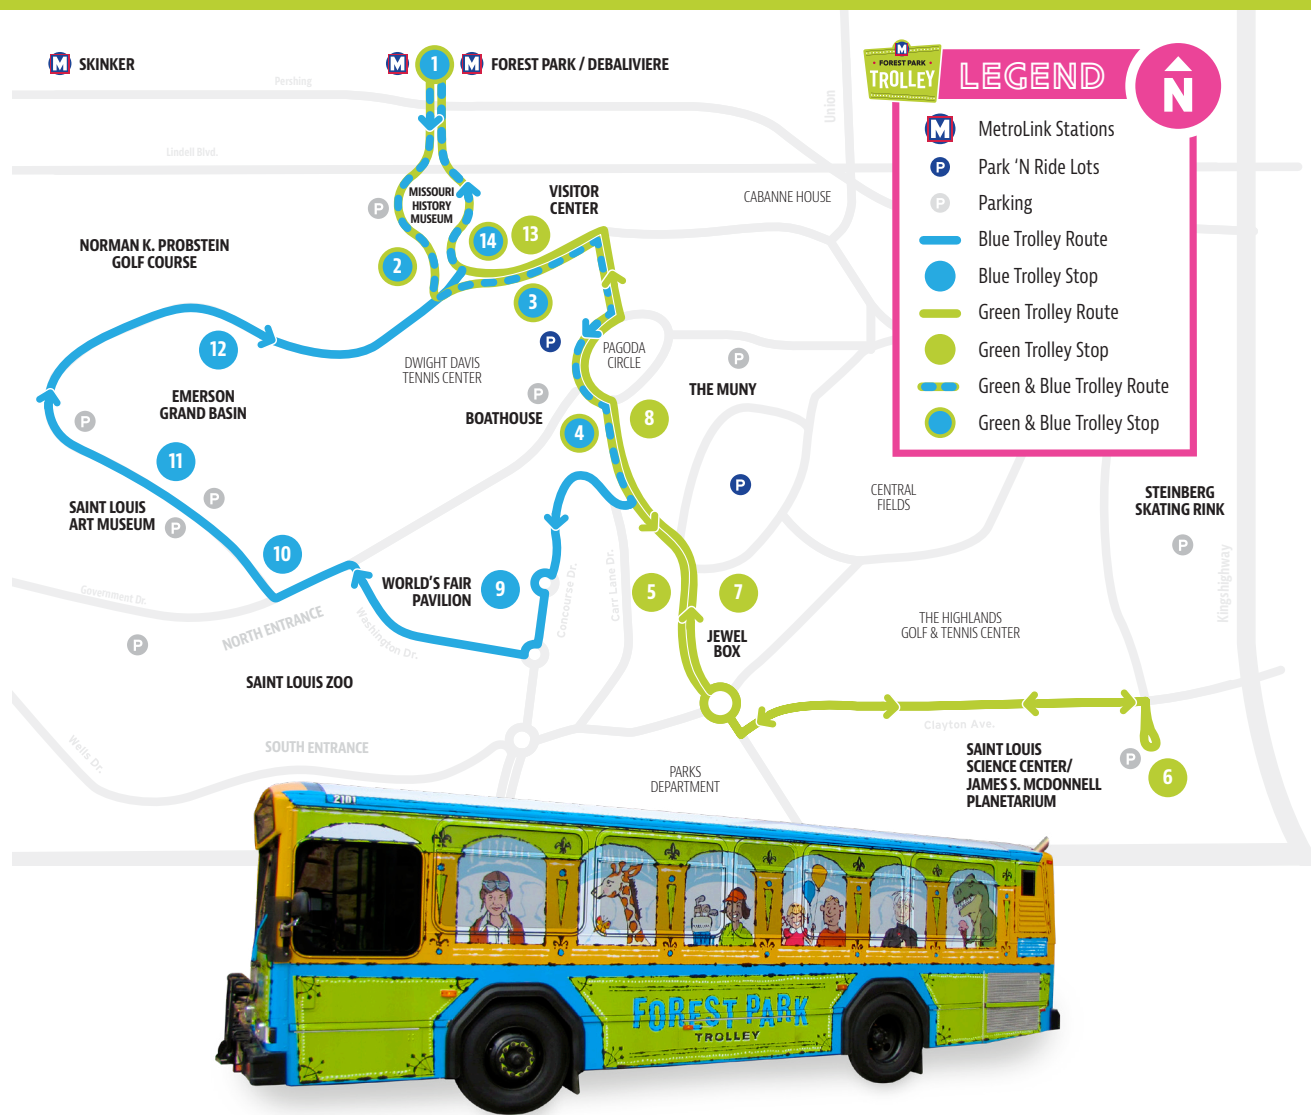

THE BEST WAY TO EXPLORE FOREST PARK.

HOP ON AND OFF AT ALL YOUR FAVORITE ATTRACTIONS!

MAY 1 – SEPT. 3 | 9:00 AM – 7:00 PM

RUNS EVERY 15-30 MINUTES DURING THE WEEK — *and* — EVERY 15 MINUTES ON WEEKENDS.

TICKETS ARE UNLIMITED USE ALL DAY

\$2 ADULTS

\$1 CHILDREN, SENIORS AND DISABLED*

EVERYONE RIDES FREE ON SUNDAYS!

WHERE TO BUY TICKETS:

- ON THE TROLLEY
- FOREST PARK VISITOR CENTER
- PLANETARIUM TICKET STATION
- METROSTORE at 8TH & PINE

* Children's ages 5 to 12. 4 and under are FREE. Senior and Disabled fares valid ONLY with a valid Metro Reduced Fare Permit.