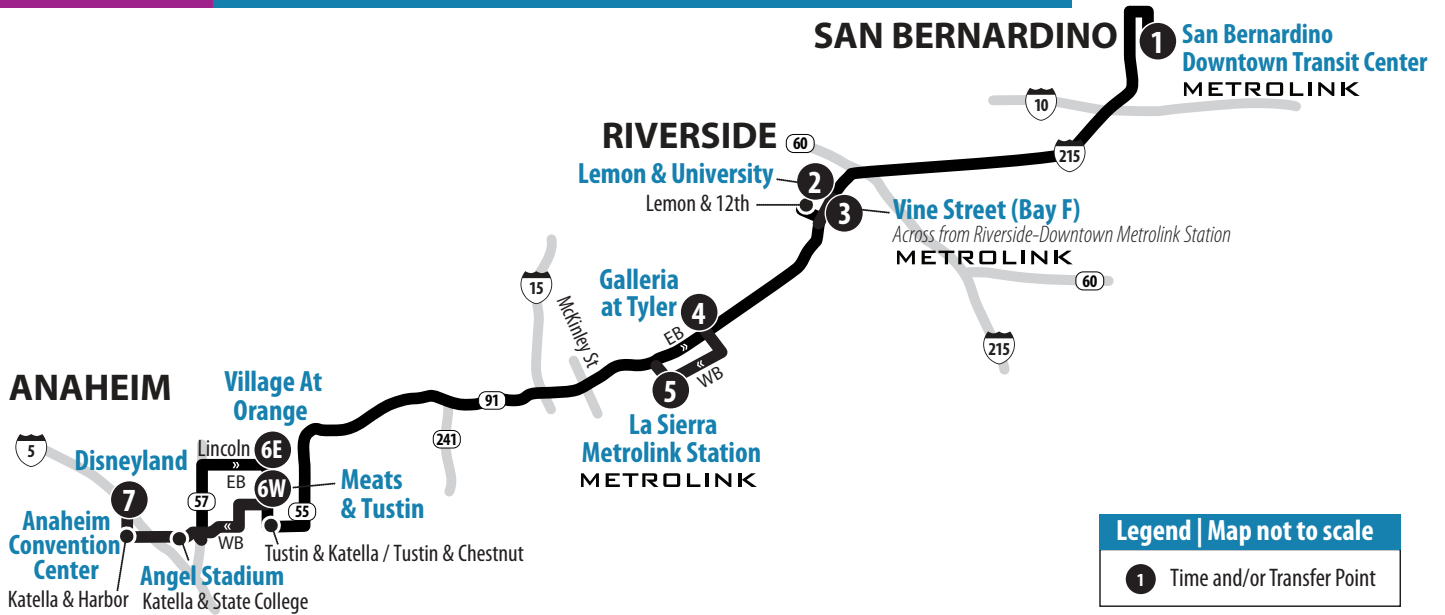

200

San Bernardino - Riverside - Anaheim / Disneyland

(951) 565-5002 | RiversideTransit.com | RTABus.com

Effective September 9, 2018 to
January 12, 2019

Legend | Map not to scale

1 Time and/or Transfer Point

200 Weekdays | Westbound to Anaheim

A.M. times are in PLAIN, P.M. times are in **BOLD** | Times are approximate.

San Bernardino Downtown Transit Center	Lemon & University (Downtown Riverside)	Riverside-Downtown Metrolink Station (Vine St Bay F)	Galleria at Tyler	La Sierra Metrolink Station (Indiana Ave)	Meats & Tustin	Disneyland
1	2	3	4	5	6W	7
3:32	3:52	3:56	4:12	4:16	4:56	5:15
4:35	4:57	5:01	5:17	5:21	6:06	6:26
5:27	5:51	5:55	6:11	6:17	7:10	7:32
6:35	7:00	7:04	7:20	7:26	8:11	8:35
7:30	7:55	7:59	8:19	8:25	9:05	9:29
8:25	8:49	8:53	9:13	9:19	9:57	10:21
9:29	9:53	9:57	10:13	10:19	10:57	11:21
10:25	10:49	10:53	11:09	11:15	11:53	12:17
11:25	11:49	11:53	12:09	12:15	12:53	1:17
12:14	12:38	12:42	1:00	1:06	1:44	2:08
1:04	1:28	1:32	1:50	1:56	2:34	2:58
2:05	2:29	2:33	2:51	2:57	3:35	3:59
3:17	3:41	3:45	4:05	4:11	4:49	5:13
4:24	4:49	4:53	5:13	5:19	5:57	6:21
5:23	5:51	5:55	6:15	6:21	6:57	7:21
6:31	6:56	7:00	7:16	7:22	7:58	8:20
7:40	8:02	8:06	8:22	8:28	9:04	9:26

200 Weekdays | Eastbound to San Bernardino

A.M. times are in PLAIN, P.M. times are in **BOLD** | Times are approximate.

Disneyland	Village at Orange	La Sierra Metrolink Station (Indiana Ave)	Galleria at Tyler	Lemon & University (Downtown Riverside)	Riverside-Downtown Metrolink Station (Vine St Bay F)	San Bernardino Downtown Transit Center
7	6E	5	4	2	3	1
5:52	6:15	6:52	7:01	7:25	7:29	7:51
7:03	7:28	8:05	8:14	8:38	8:42	9:04
8:09	8:34	9:08	9:17	9:36	9:40	10:00
9:13	9:39	10:13	10:22	10:41	10:45	11:05
10:07	10:33	11:07	11:16	11:35	11:39	11:59
10:59	11:25	12:00	12:09	12:28	12:32	12:54
11:59	12:25	1:00	1:09	1:29	1:33	1:55
12:55	1:21	1:57	2:06	2:26	2:30	2:52
1:55	2:21	3:04	3:13	3:36	3:40	4:04
2:46	3:12	3:58	4:07	4:30	4:34	4:58
3:37	4:07	5:00	5:10	5:34	5:38	6:06
4:08	4:38	5:31	5:41	6:03	6:07	6:34
4:38	5:10	6:03	6:13	6:33	6:37	7:00
5:52	6:18	7:03	7:12	7:30	7:34	7:57
7:01	7:27	8:07	8:15	8:33	8:37	9:00
8:01	8:24	8:59	9:07	9:24	9:28	9:50
8:59	9:22	9:56	10:04	10:21	10:25	10:45
10:15	10:38	11:12	11:20	11:36	11:40	11:59

200 Weekends | Westbound to Anaheim

A.M. times are in PLAIN, P.M. times are in **BOLD** | Times are approximate.

San Bernardino Downtown Transit Center	Lemon & University (Downtown Riverside)	Riverside-Downtown Metrolink Station (Vine St Bay F)	Galleria at Tyler	La Sierra Metrolink Station (Indiana Ave)	Meats & Tustin	Disneyland
1	2	3	4	5	6W	7
6:00	6:22	6:26	6:44	6:50	7:24	7:46
7:36	7:58	8:02	8:20	8:26	9:02	9:26
9:11	9:33	9:37	9:55	10:01	10:37	11:01
10:42	11:04	11:08	11:26	11:32	12:10	12:34
12:22	12:44	12:48	1:06	1:12	1:50	2:14
2:05	2:27	2:31	2:49	2:55	3:33	3:57
3:30	3:52	3:56	4:14	4:20	4:56	5:20
5:30	5:52	5:56	6:14	6:20	6:56	7:20
7:30	7:50	7:54	8:12	8:18	8:50	9:12

200 Weekends | Eastbound to San Bernardino

A.M. times are in PLAIN, P.M. times are in **BOLD** | Times are approximate.