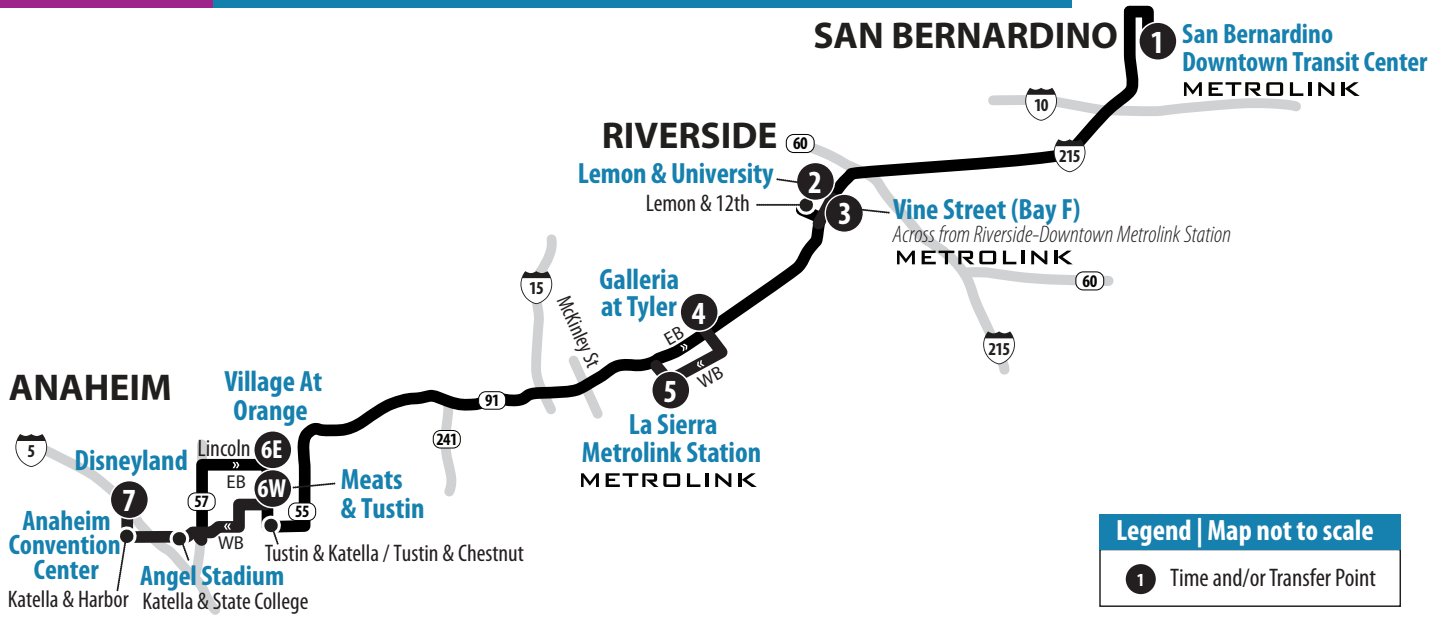

200

San Bernardino - Riverside - Anaheim / Disneyland

(951) 565-5002 | RiversideTransit.com | RTABus.com

Effective September 9, 2018 to January 12, 2019

Legend | Map not to scale

1 Time and/or Transfer Point

200 Weekdays | Westbound to Anaheim

A.M. times are in PLAIN, P.M. times are in BOLD | Times are approximate.

San Bernardino Downtown Transit Center	Lemon & University (Downtown Riverside)	Riverside-Downtown Metrolink Station (Vine St Bay F)	Galleria at Tyler	La Sierra Metrolink Station (Indiana Ave)	Meats & Tustin	Disneyland
1	2	3	4	5	6W	7
3:32	3:52	3:56	4:12	4:16	4:56	5:15
4:35	4:57	5:01	5:17	5:21	6:06	6:26
5:27	5:51	5:55	6:11	6:17	7:10	7:32
6:35	7:00	7:04	7:20	7:26	8:11	8:35
7:30	7:55	7:59	8:19	8:25	9:05	9:29
8:25	8:49	8:53	9:13	9:19	9:57	10:21
9:29	9:53	9:57	10:13	10:19	10:57	11:21
10:25	10:49	10:53	11:09	11:15	11:53	12:17
11:25	11:49	11:53	12:09	12:15	12:53	1:17
12:14	12:38	12:42	1:00	1:06	1:44	2:08
1:04	1:28	1:32	1:50	1:56	2:34	2:58
2:05	2:29	2:33	2:51	2:57	3:35	3:59
3:17	3:41	3:45	4:05	4:11	4:49	5:13
4:24	4:49	4:53	5:13	5:19	5:57	6:21
5:23	5:51	5:55	6:15	6:21	6:57	7:21
6:31	6:56	7:00	7:16	7:22	7:58	8:20
7:40	8:02	8:06	8:22	8:28	9:04	9:26

200 Weekdays | Eastbound to San Bernardino

A.M. times are in PLAIN, P.M. times are in BOLD | Times are approximate.

Disneyland	Village at Orange	La Sierra Metrolink Station (Indiana Ave)	Galleria at Tyler	Lemon & University (Downtown Riverside)	Riverside-Downtown Metrolink Station (Vine St Bay F)	San Bernardino Downtown Transit Center
7	6E	5	4	2	3	1
5:52	6:15	6:52	7:01	7:25	7:29	7:51
7:03	7:28	8:05	8:14	8:38	8:42	9:04
8:09	8:34	9:08	9:17	9:36	9:40	10:00
9:13	9:39	10:13	10:22	10:41	10:45	11:05
10:07	10:33	11:07	11:16	11:35	11:39	11:59
10:59	11:25	12:00	12:09	12:28	12:32	12:54
11:59	12:25	1:00	1:09	1:29	1:33	1:55
12:55	1:21	1:57	2:06	2:26	2:30	2:52
1:55	2:21	3:04	3:13	3:36	3:40	4:04
2:46	3:12	3:58	4:07	4:30	4:34	4:58
3:37	4:07	5:00	5:10	5:34	5:38	6:06
4:08	4:38	5:31	5:41	6:03	6:07	6:34
4:38	5:10	6:03	6:13	6:33	6:37	7:00
5:52	6:18	7:03	7:12	7:30	7:34	7:57
7:01	7:27	8:07	8:15	8:33	8:37	9:00
8:01	8:24	8:59	9:07	9:24	9:28	9:50
8:59	9:22	9:56	10:04	10:21	10:25	10:45
10:15	10:38	11:12	11:20	11:36	11:40	11:59

200 Weekends | Westbound to Anaheim

A.M. times are in PLAIN, P.M. times are in BOLD | Times are approximate.

San Bernardino Downtown Transit Center	Lemon & University (Downtown Riverside)	Riverside-Downtown Metrolink Station (Vine St Bay F)	Galleria at Tyler	La Sierra Metrolink Station (Indiana Ave)	Meats & Tustin	Disneyland
1	2	3	4	5	6W	7
6:00	6:22	6:26	6:44	6:50	7:24	7:46
7:36	7:58	8:02	8:20	8:26	9:02	9:26
9:11	9:33	9:37	9:55	10:01	10:37	11:01
10:42	11:04	11:08	11:26	11:32	12:10	12:34
12:22	12:44	12:48	1:06	1:12	1:50	2:14
2:05	2:27	2:31	2:49	2:55	3:33	3:57
3:30	3:52	3:56	4:14	4:20	4:56	5:20
5:30	5:52	5:56	6:14	6:20	6:56	7:20
7:30	7:50	7:54	8:12	8:18	8:50	9:12

200 Weekends | Eastbound to San Bernardino

A.M. times are in PLAIN, P.M. times are in BOLD | Times are approximate.