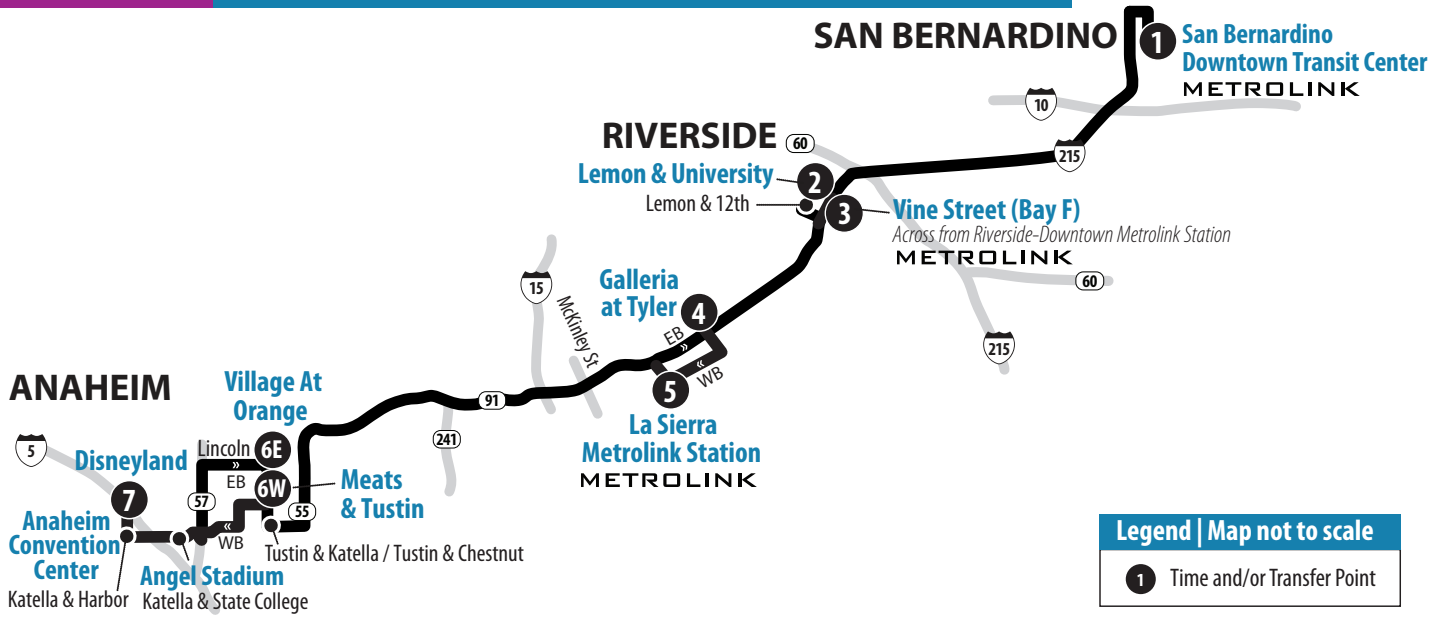

200

San Bernardino - Riverside - Anaheim / Disneyland

(951) 565-5002 | RiversideTransit.com | RTABus.com

Effective September 9, 2018 to
January 12, 2019

Legend | Map not to scale

1 Time and/or Transfer Point

200 Weekdays | Westbound to Anaheim

A.M. times are in PLAIN, P.M. times are in BOLD | Times are approximate.

San Bernardino Downtown Transit Center	Lemon & University (Downtown Riverside)	Riverside-Downtown Metrolink Station (Vine St Bay F)	Galleria at Tyler	La Sierra Metrolink Station (Indiana Ave)	Meats & Tustin	Disneyland
1	2	3	4	5	6W	7
3:32	3:52	3:56	4:12	4:16	4:56	5:15
4:35	4:57	5:01	5:17	5:21	6:06	6:26
5:27	5:51	5:55	6:11	6:17	7:10	7:32
6:35	7:00	7:04	7:20	7:26	8:11	8:35
7:30	7:55	7:59	8:19	8:25	9:05	9:29
8:25	8:49	8:53	9:13	9:19	9:57	10:21
9:29	9:53	9:57	10:13	10:19	10:57	11:21
10:25	10:49	10:53	11:09	11:15	11:53	12:17
11:25	11:49	11:53	12:09	12:15	12:53	1:17
12:14	12:38	12:42	1:00	1:06	1:44	2:08
1:04	1:28	1:32	1:50	1:56	2:34	2:58
2:05	2:29	2:33	2:51	2:57	3:35	3:59
3:17	3:41	3:45	4:05	4:11	4:49	5:13
4:24	4:49	4:53	5:13	5:19	5:57	6:21
5:23	5:51	5:55	6:15	6:21	6:57	7:21
6:31	6:56	7:00	7:16	7:22	7:58	8:20
7:40	8:02	8:06	8:22	8:28	9:04	9:26

200 Weekdays | Eastbound to San Bernardino

A.M. times are in PLAIN, P.M. times are in BOLD | Times are approximate.

Disneyland	Village at Orange	La Sierra Metrolink Station (Indiana Ave)	Galleria at Tyler	Lemon & University (Downtown Riverside)	Riverside-Downtown Metrolink Station (Vine St Bay F)	San Bernardino Downtown Transit Center
7	6E	5	4	2	3	1
5:52	6:15	6:52	7:01	7:25	7:29	7:51
7:03	7:28	8:05	8:14	8:38	8:42	9:04
8:09	8:34	9:08	9:17	9:36	9:40	10:00
9:13	9:39	10:13	10:22	10:41	10:45	11:05
10:07	10:33	11:07	11:16	11:35	11:39	11:59
10:59	11:25	12:00	12:09	12:28	12:32	12:54
11:59	12:25	1:00	1:09	1:29	1:33	1:55
12:55	1:21	1:57	2:06	2:26	2:30	2:52
1:55	2:21	3:04	3:13	3:36	3:40	4:04
2:46	3:12	3:58	4:07	4:30	4:34	4:58
3:37	4:07	5:00	5:10	5:34	5:38	6:06
4:08	4:38	5:31	5:41	6:03	6:07	6:34
4:38	5:10	6:03	6:13	6:33	6:37	7:00
5:52	6:18	7:03	7:12	7:30	7:34	7:57
7:01	7:27	8:07	8:15	8:33	8:37	9:00
8:01	8:24	8:59	9:07	9:24	9:28	9:50
8:59	9:22	9:56	10:04	10:21	10:25	10:45
10:15	10:38	11:12	11:20	11:36	11:40	11:59

200 Weekends | Westbound to Anaheim

A.M. times are in PLAIN, P.M. times are in BOLD | Times are approximate.

San Bernardino Downtown Transit Center	Lemon & University (Downtown Riverside)	Riverside-Downtown Metrolink Station (Vine St Bay F)	Galleria at Tyler	La Sierra Metrolink Station (Indiana Ave)	Meats & Tustin	Disneyland
1	2	3	4	5	6W	7
6:00	6:22	6:26	6:44	6:50	7:24	7:46
7:36	7:58	8:02	8:20	8:26	9:02	9:26
9:11	9:33	9:37	9:55	10:01	10:37	11:01
10:42	11:04	11:08	11:26	11:32	12:10	12:34
12:22	12:44	12:48	1:06	1:12	1:50	2:14
2:05	2:27	2:31	2:49	2:55	3:33	3:57
3:30	3:52	3:56	4:14	4:20	4:56	5:20
5:30	5:52	5:56	6:14	6:20	6:56	7:20
7:30	7:50	7:54	8:12	8:18	8:50	9:12

200 Weekends | Eastbound to San Bernardino

A.M. times are in PLAIN, P.M. times are in BOLD | Times are approximate.